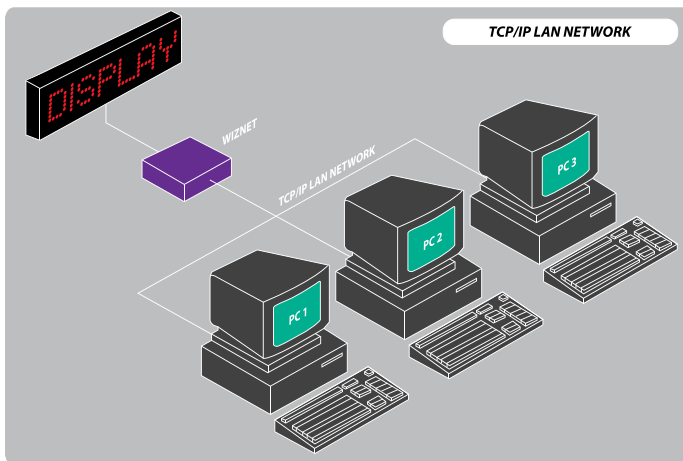

Colour:

- RGT - Outdoor / Indoor
 - Red
 - Green
 - Yellow

CLK-RGT-640

640mm High Clock

160 x 64 pixels

1670mm

Height	Resolution	Dimensions mm
640	160X64	1670X690

Features:

- Custom designs available on request.
- Count up / down.
- Time, Date & Temperature can be displayed on one display.
- Combination Displays are available where time date and temperature can be displayed simultaneously.
- Indoor / Outdoor use

Colour:

- RGT - Outdoor / Indoor
 - Red
 - Green
 - Yellow

Summary

Communication:

- GPS - Time is kept up to date via satellite, the display is connected to an antenna.
- Serial Connection - Directly connected to a computer.
- TCP/IP - Connected to a network.
- Manual - Using a Wireless keypad to manually update time.