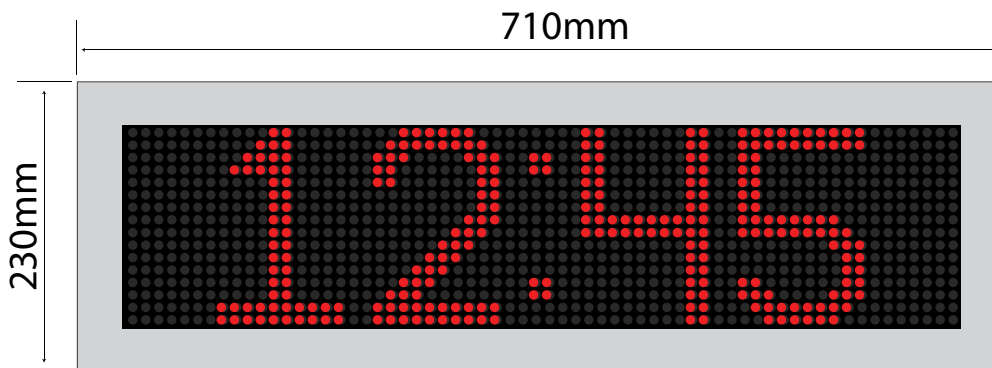

Height	Resolution	Dimensions mm
160	64X16	710X230

Features:

- Custom designs available on request.
- Count up / down.
- Time, Date & Temperature can be displayed on one display.
- Combination Displays are available where time date and temperature can be displayed simultaneously.
- Indoor / Outdoor use

Colour:

- RGT - Outdoor / Indoor
 - Red
 - Green
 - Yellow

320mm High Clock

96 x 32 pixels

Height	Resolution	Dimensions mm
320	96X32	1030X390

Features:

- Custom designs available on request.
- Count up / down.
- Time, Date & Temperature can be displayed on one display.
- Combination Displays are available where time date and temperature can be displayed simultaneously.
- Indoor / Outdoor use

Colour:

- RGT - Outdoor / Indoor
 - Red
 - Green
 - Yellow

480mm High Clock

128 x 48 pixels

Height	Resolution	Dimensions mm
480	128X48	1350X550

Features:

- Custom designs available on request.
- Count up / down.
- Time, Date & Temperature can be displayed on one display.
- Combination Displays are available where time date and temperature can be displayed simultaneously.
- Indoor / Outdoor use

Colour:

- RGT - Outdoor / Indoor
 - Red
 - Green
 - Yellow

CLK-RGT-640

640mm High Clock

160 x 64 pixels

1670mm

Height	Resolution	Dimensions mm
640	160X64	1670X690

Features: