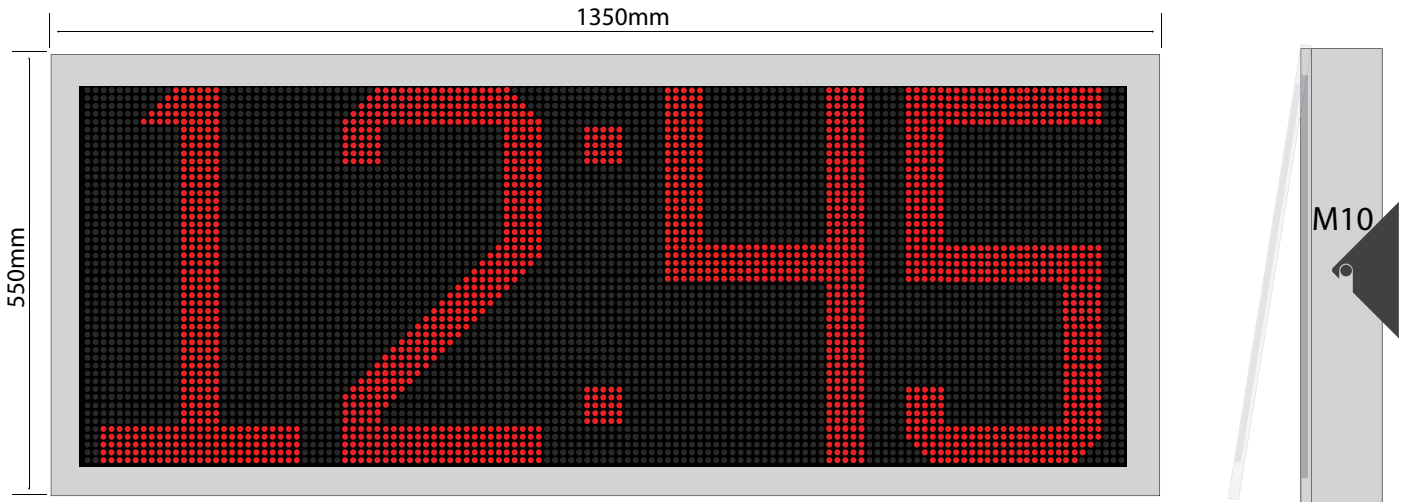

Height	Resolution	Dimensions mm
160	64X16	710X230

Features:

- Custom designs available on request.
- Count up / down.
- Time, Date & Temperature can be displayed on one display.
- Combination Displays are available where time date and temperature can be displayed simultaneously.
- Indoor / Outdoor use

Colour:

- RGT - Outdoor / Indoor
 - Red
 - Green
 - Yellow

320mm High Clock

96 x 32 pixels

Height	Resolution	Dimensions mm
320	96X32	1030X390

Features:

- Custom designs available on request.
- Count up / down.
- Time, Date & Temperature can be displayed on one display.
- Combination Displays are available where time date and temperature can be displayed simultaneously.
- Indoor / Outdoor use

Colour:

- RGT - Outdoor / Indoor
 - Red
 - Green
 - Yellow

480mm High Clock

128 x 48 pixels

Height	Resolution	Dimensions mm
480	128X48	1350X550

Features:

- Custom designs available on request.
- Count up / down.
- Time, Date & Temperature can be displayed on one display.
- Combination Displays are available where time date and temperature can be displayed simultaneously.
- Indoor / Outdoor use

Colour:

- RGT - Outdoor / Indoor
 - Red
 - Green
 - Yellow

CLK-RGT-640

640mm High Clock

160 x 64 pixels

1670mm

Height	Resolution	Dimensions mm
640	160X64	1670X690

Features: