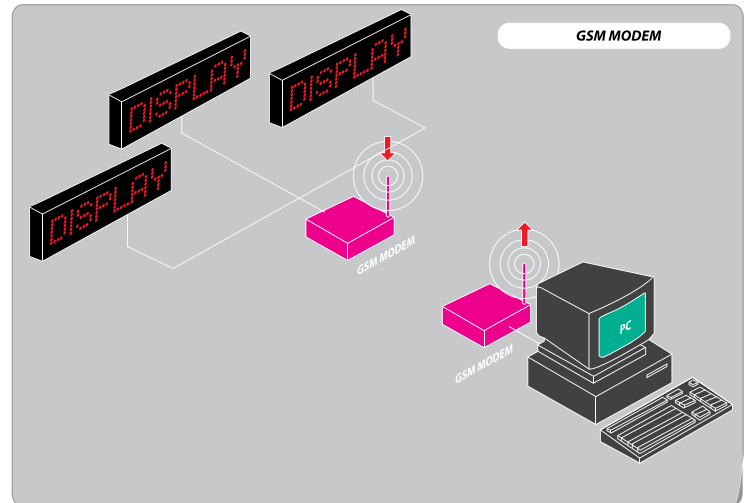

Colour:

- RGT - Outdoor / Indoor
 - Red
 - Green
 - Yellow

CLK-RGT-640

640mm High Clock

160 x 64 pixels

1670mm

Height	Resolution	Dimensions mm
640	160X64	1670X690

Features:

- Custom designs available on request.
- Count up / down.
- Time, Date & Temperature can be displayed on one display.
- Combination Displays are available where time date and temperature can be displayed simultaneously.
- Indoor / Outdoor use

Colour:

- RGT - Outdoor / Indoor
 - Red
 - Green
 - Yellow

Summary

Communication:

- GPS - Time is kept up to date via satellite, the display is connected to an antenna.
- Serial Connection - Directly connected to a computer.
- TCP/IP - Connected to a network.
- Manual - Using a Wireless keypad to manually update time.