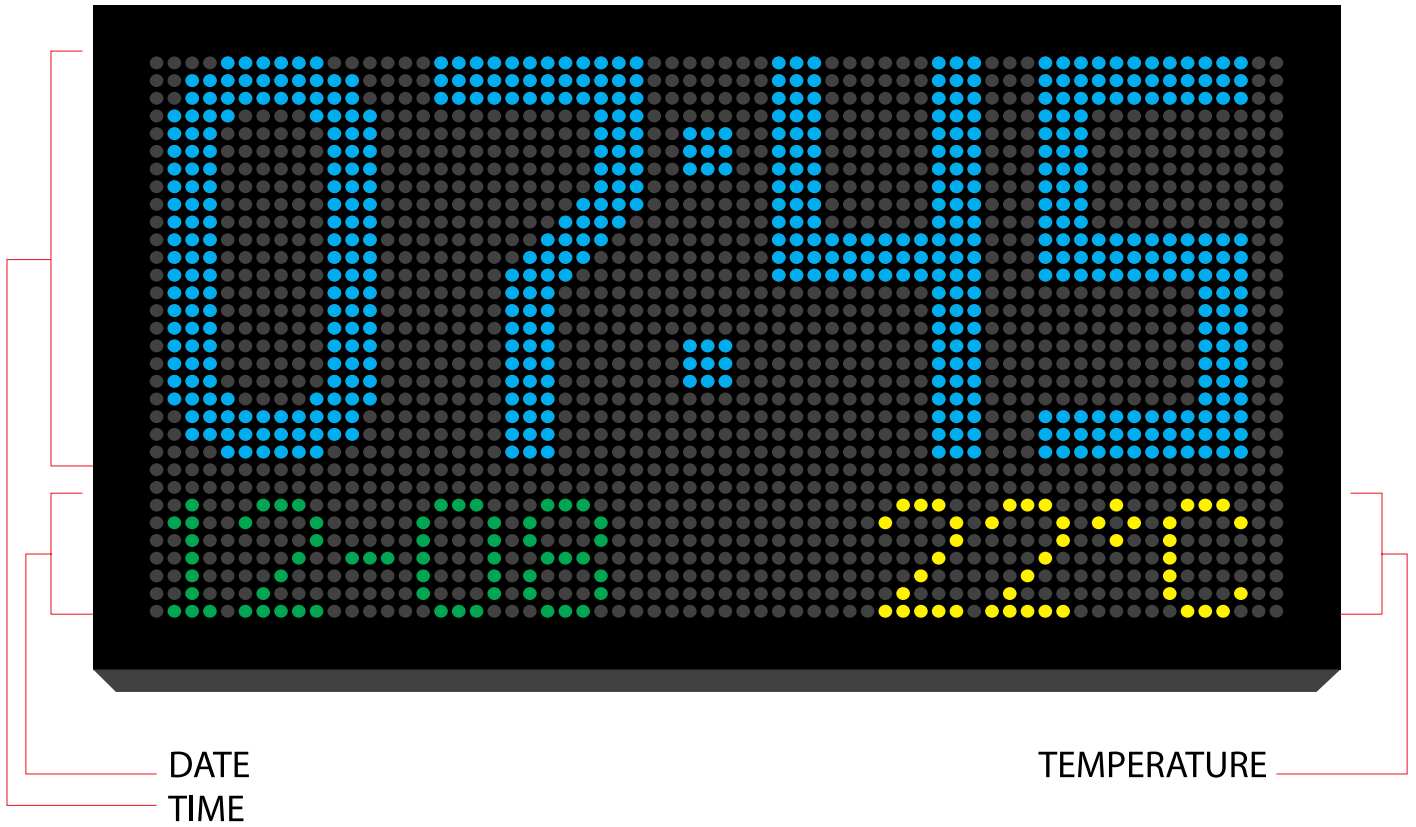

Indoor Combination Clock

- RGBT - Indoor
  - Red
  - Green
  - Blue
  - Yellow
  - Cyan
  - Magenta
  - White