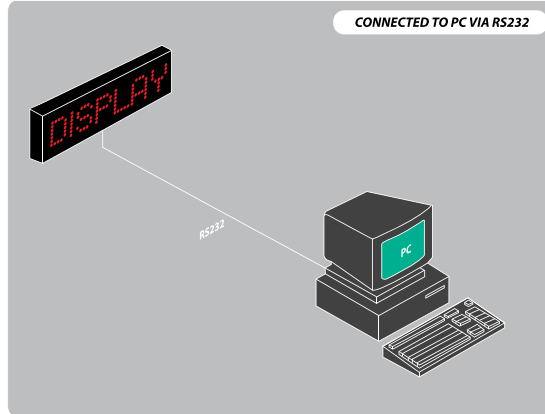

Colour:

- RGT - Outdoor / Indoor
 - Red
 - Green
 - Yellow

CLK-RGT-640

640mm High Clock

160 x 64 pixels

1670mm

Height	Resolution	Dimensions mm
640	160X64	1670X690

Features:

- Custom designs available on request.
- Count up / down.
- Time, Date & Temperature can be displayed on one display.
- Combination Displays are available where time date and temperature can be displayed simultaneously.
- Indoor / Outdoor use

Colour:

- RGT - Outdoor / Indoor
 - Red
 - Green
 - Yellow

Summary

Communication:

- GPS - Time is kept up to date via satellite, the display is connected to an antenna.
- Serial Connection - Directly connected to a computer.
- TCP/IP - Connected to a network.
- Manual - Using a Wireless keypad to manually update time.