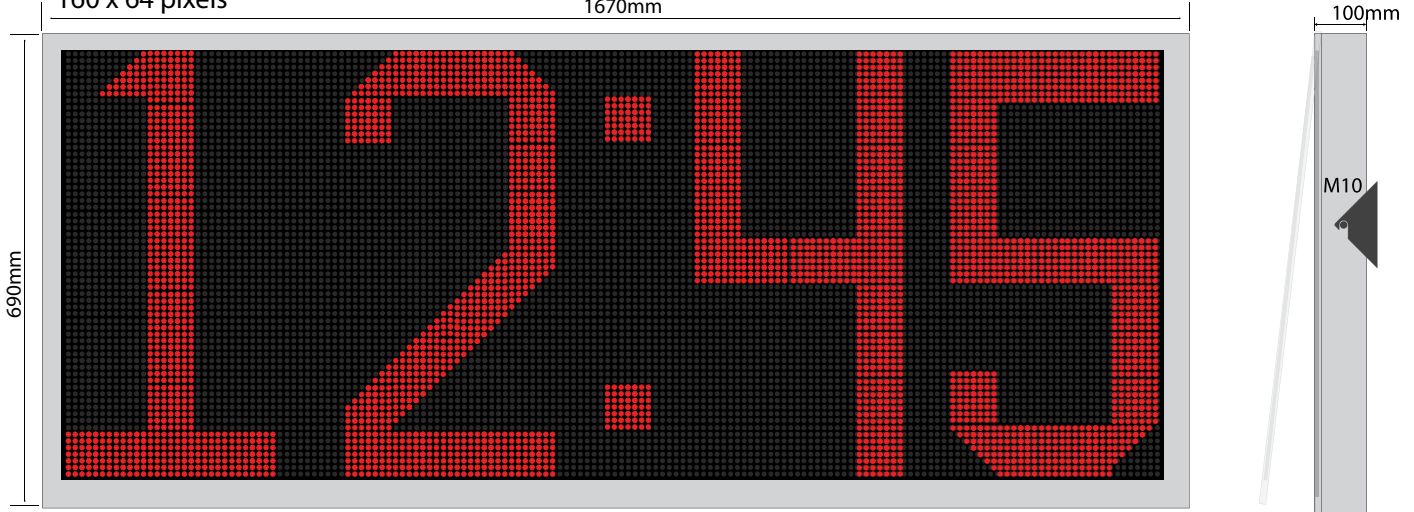

Height	Resolution	Dimensions mm
160	64X16	710X230

Features:

- Custom designs available on request.
- Count up / down.
- Time, Date & Temperature can be displayed on one display.
- Combination Displays are available where time date and temperature can be displayed simultaneously.
- Indoor / Outdoor use

Colour:

- RGT - Outdoor / Indoor
 - Red
 - Green
 - Yellow

320mm High Clock

96 x 32 pixels

Height	Resolution	Dimensions mm
320	96X32	1030X390

Features:

- Custom designs available on request.
- Count up / down.
- Time, Date & Temperature can be displayed on one display.
- Combination Displays are available where time date and temperature can be displayed simultaneously.
- Indoor / Outdoor use

Colour:

- RGT - Outdoor / Indoor
 - Red
 - Green
 - Yellow

480mm High Clock

128 x 48 pixels

Height	Resolution	Dimensions mm
480	128X48	1350X550

Features:

- Custom designs available on request.
- Count up / down.
- Time, Date & Temperature can be displayed on one display.
- Combination Displays are available where time date and temperature can be displayed simultaneously.
- Indoor / Outdoor use

Colour:

- RGT - Outdoor / Indoor
 - Red
 - Green
 - Yellow

CLK-RGT-640

640mm High Clock

160 x 64 pixels

1670mm

Height	Resolution	Dimensions mm
640	160X64	1670X690

Features: