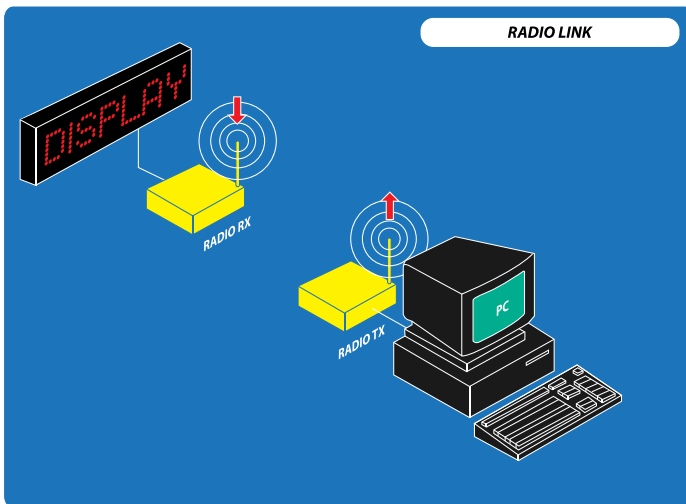

PolyComp's new series of Petrol Displays have been designed with all services available at a fuel station in mind.

Not only can our displays indicate petrol and diesel prices as well as display various other messages such as convenience store specials and other notices; as well as graphics and adverts.

Update messages/petrol prices display/s remotely from your laptop.

Update Petrol Prices using a hand-held, Wireless LCD keypad

- The new generation of “RGBT” Displays are the most convenient way to display petrol prices as well as display general messages, such as specials, additional services available at the petrol station, time & temperature.
- They can display text message, graphics, simple animations etc as well.
- The display unit/s can be controlled by PolyComp Microprocessor based controllers (no PC for which is then required)
- To download messages you can use our generic software called “Display Commander” enabling you to update from the convenience of your store, change any time by radio link, or use an LCD Keypad to change the prices only
- Other communication options are also available such as wifi, TCP/IP, GSM Modem etc
- Can be done nationally by using PolyComp developed program that can change prices in certain regions easily from one central point.
- PolyComp is a South African based manufacturing and development company. Founded since 1985, supplying all major clients through out, into Africa and even international exports.
- For top quality lovally manufactured and custom designed LED display solutions.