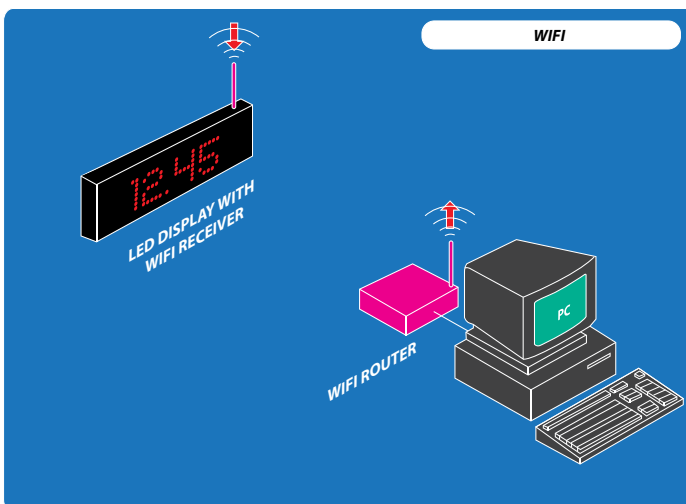

Update messages/petrol prices display/s remotely from your laptop.

Update Petrol Prices using a hand-held, Wireless LCD keypad

- The new generation of “RGBT” Displays are the most convenient way to display petrol prices as well as display general messages, such as specials, additional services available at the petrol station, time & temperature.
- They can display text message, graphics, simple animations etc as well.
- The display unit/s can be controlled by PolyComp Microprocessor based controllers (no PC for which is then required)
- To download messages you can use our generic software called “Display Commander” enabling you to update from the convenience of your store, change any time by radio link, or use an LCD Keypad to change the prices only
- Other communication options are also available such as wifi, TCP/IP, GSM Modem etc
- Can be done nationally by using PolyComp developed program that can change prices in certain regions easily from one central point.
- PolyComp is a South African based manufacturing and development company. Founded since 1985, supplying all major clients through out, into Africa and even international exports.
- For top quality lovally manufactured and custom designed LED display solutions.